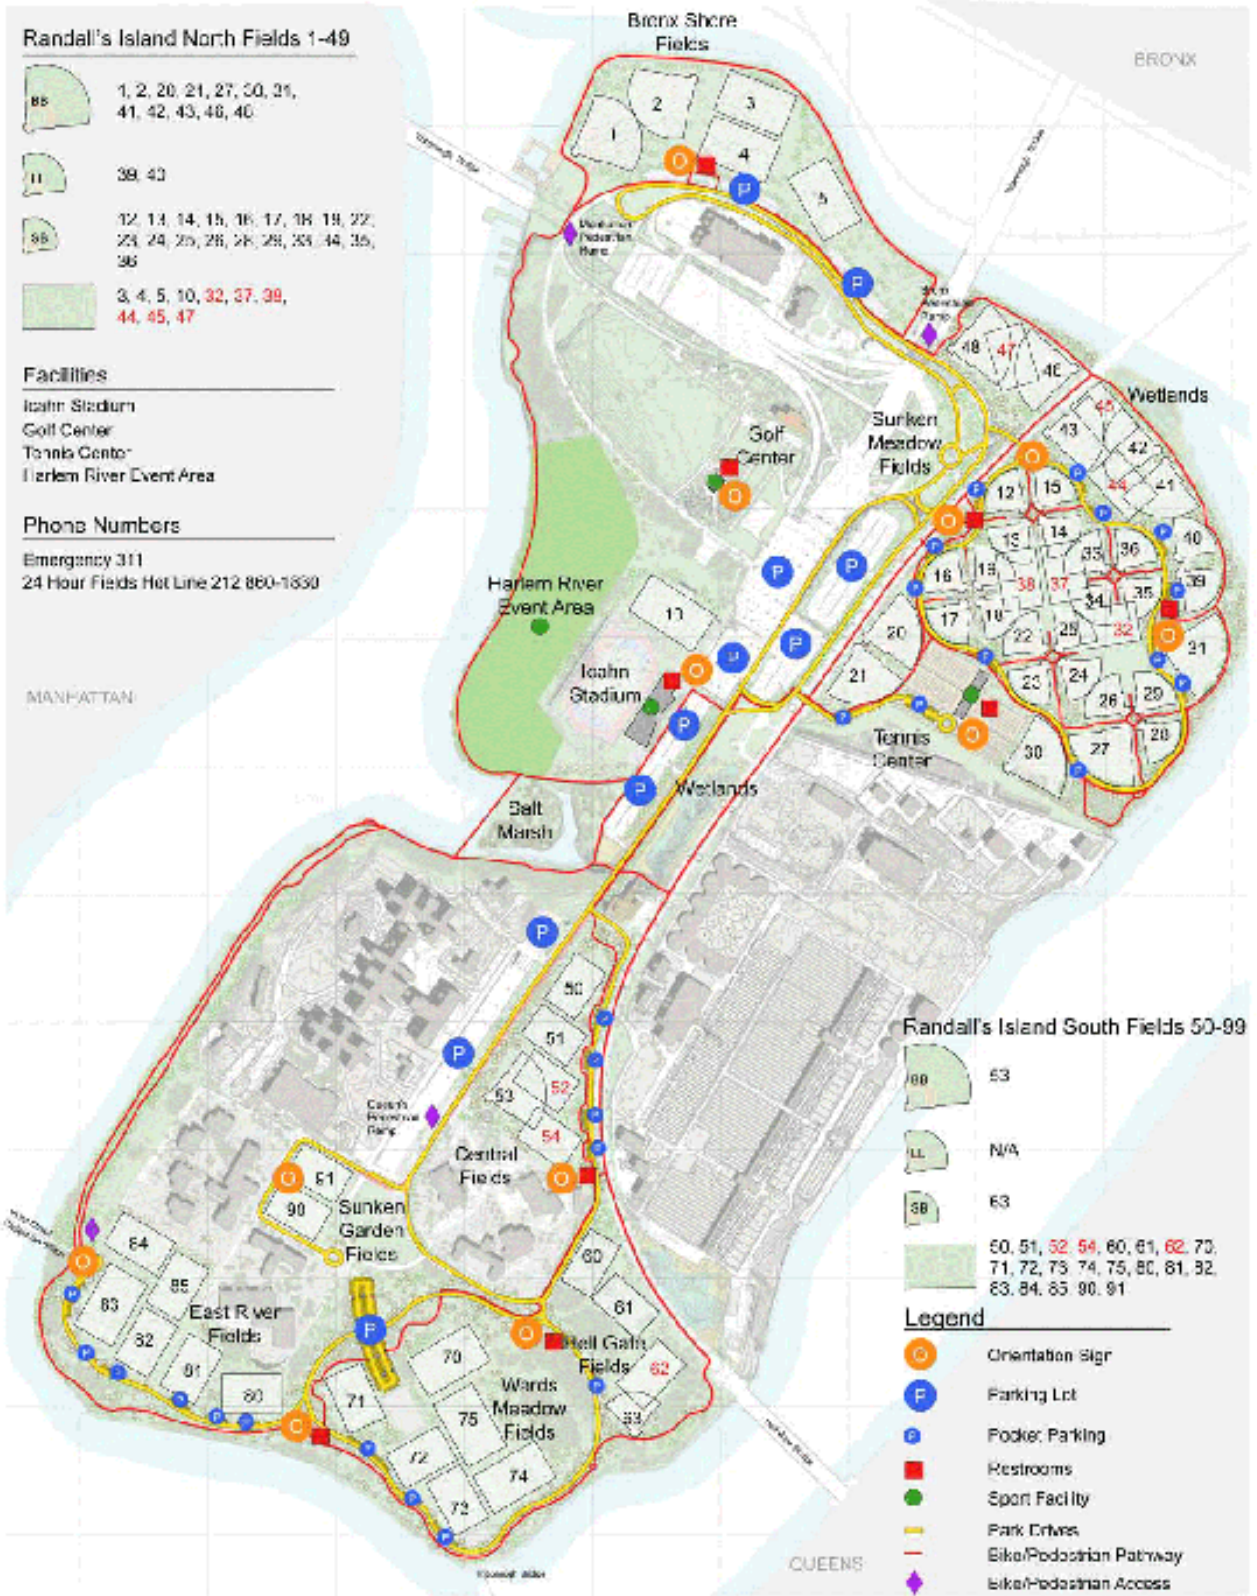

**Randall's Island North Fields 1-49**

-  1, 2, 20, 21, 27, 30, 31, 41, 42, 43, 46, 40
-  39, 43
-  12, 13, 14, 15, 16, 17, 18, 19, 22, 23, 24, 25, 26, 28, 29, 33, 34, 35, 36
-  3, 4, 5, 10, 32, 37, 39, 44, 45, 47

**Facilities**

- Isahn Stadium
- Golf Center
- Tennis Center
- Harlem River Event Area

**Phone Numbers**

- Emergency 311
- 24 Hour Fields Hot Line 212 860-1830

MANHATTAN

**Randall's Island South Fields 50-99**

-  53
-  N/A
-  63
-  50, 51, 52, 54, 60, 61, 62, 70, 71, 72, 73, 74, 75, 80, 81, 82, 83, 84, 85, 90, 91

**Legend**

-  Orientation Sign
-  Parking Lot
-  Packer Parking
-  Restrooms
-  Sport Facility
-  Park Drives
-  Bike/Pedestrian Pathway
-  Bike/Pedestrian Access

**RANDALL'S ISLAND PARK**